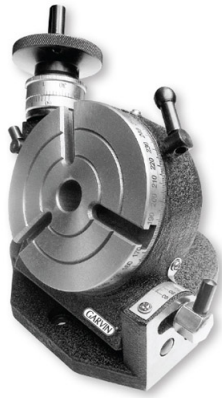

ROTARY TABLE -TILTING MT-2 ,4"/100MM

- Can be Tilted from 0 to 180°.
- Engage & Disengage Function for manual indexing.

CAT.NO.	TYPE	TABLE DIA.		OVERALL HEIGHT		T-SLOT WIDTH	GEAR RATIO	CENTER SLEVE	VIRTICAL CENTER HEIGHT
		INCH	MM	INCH	MM				
GRT-004T	TILTING	4	100	2-1/2	66	14	72:1	MT-2	85MM
GRT-004TC	Rotary Table , Clamping kit								
GRT-04TT	Rotary Table .Clamping Kit,Tailstock								