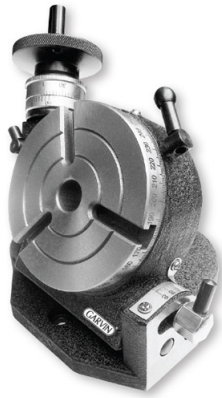

ROTARY TABLE -TILTING MT-2 ,4"/100MM

- Can be Tilted from 0 to 180°.
- Engage & Disengage Function for manual indexing.

CAT.NO.	TYPE	TABLE DIA.		OVERALL HEIGHT		T-SLOT WIDTH	GEAR RATIO	CENTER SLEVE	VIRTICAL CENTER HEIGHT
		INCH	MM	INCH	MM	MM			
GRT-004T	TILTING	4	100	2-1/2	66	14	72:1	MT-2	85MM
GRT-004TC	Rotary Table , Clamping kit								
GRT-04TT	Rotary Table .Clamping Kit,Tailstock								