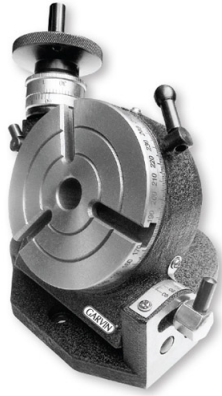

ROTARY TABLE -TILTING MT-2 ,4"/100MM

- Can be Tilted from 0 to 180°.
- Engage & Disengage Function for manual indexing.

CAT.NO.	TYPE	TABLE DIA.		OVERALL HEIGHT		T-SLOT WIDTH	GEAR RATIO	CENTER SLEVE	VIRTICAL CENTER HEIGHT
		INCH	MM	INCH	MM	MM			
GRT-004T	TILTING	4	100	2-1/2	66	14	72:1	MT-2	85MM
GRT-004TC	Rotary Table , Clamping kit								
GRT-04TT	Rotary Table .Clamping Kit,Tailstock								