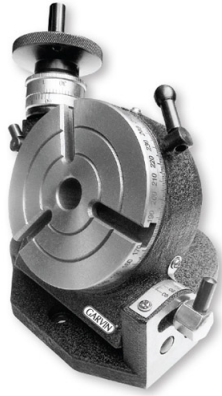

## ROTARY TABLE -TILTING MT-2 ,4&QUOT;/100MM

- Can be Tilted from 0 to 180°.
- Engage & Disengage Function for manual indexing.

CAT.NO.	TYPE	TABLE DIA.		OVERALL HEIGHT		T-SLOT WIDTH	GEAR RATIO	CENTER SLEVE	VIRTICAL CENTER HEIGHT
		INCH	MM	INCH	MM				
GRT-004T	TILTING	4	100	2-1/2	66	14	72:1	MT-2	85MM
GRT-004TC	Rotary Table , Clamping kit								
GRT-04TT	Rotary Table .Clamping Kit,Tailstock								