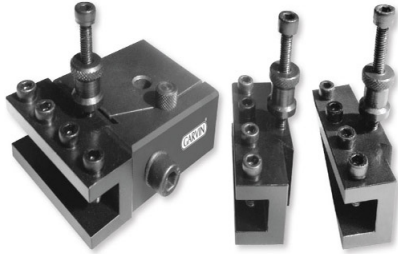

## QUICK CHANGE TOOLPOST- T35E-4PC SET

CAT. NO.	BLOCK DIMENSION	MOUNTING BORE	CONTENTS
	l x w x h		
GTP-T35E	70 x 70 x 35 mm	10mm(Top),20mm(Bottom)	1 x Mounting Block,3x Standard Holders