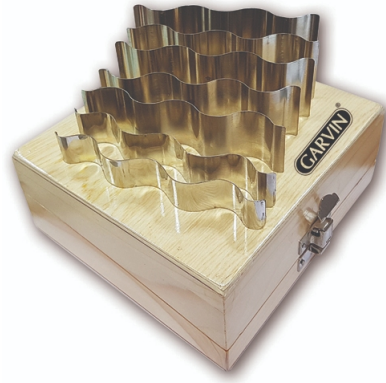

WAVY PARALLEL- SET OF 8 PAIRS

GARVIN[®]
T O O L S

Cat. No.	Length	Height
GWP-5205	110mm	9,11,13,15,17,19 & 21mm
GWP-5206	110mm	25,27,29,31,33,35,35, & 37mm

www.garvintools.com