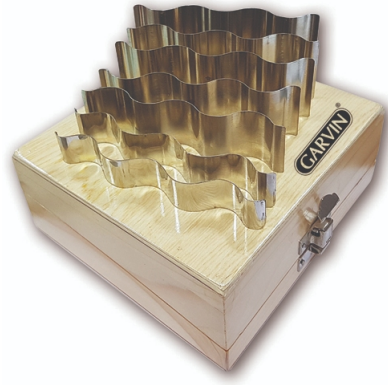

**WAVY PARALLEL- SET OF 8 PAIRS**

Cat. No.	Length	Height
GWP-5205	110mm	9,11,13,15,17,19 & 21mm
GWP-5206	110mm	25,27,29,31,33,35,35, & 37mm

[www.garvintools.com](http://www.garvintools.com)