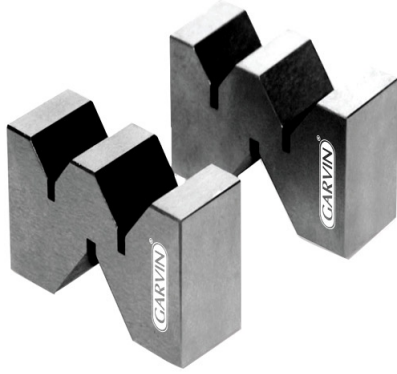

## TRIPLE VEE BLOCKS

- Manufactured from steel.
- Every angle 90\*
- Matched Pairs

Cat. No.	Length(mm)	Width(mm)	Height(mm)	Sutable for Dia.(mm)
GBV-6635	50	20	14	5-33
GBV-6636	75	24	35	6-45
GBV-6637	100	33	52	8-60
GBV-6638	125	44	69	8-75