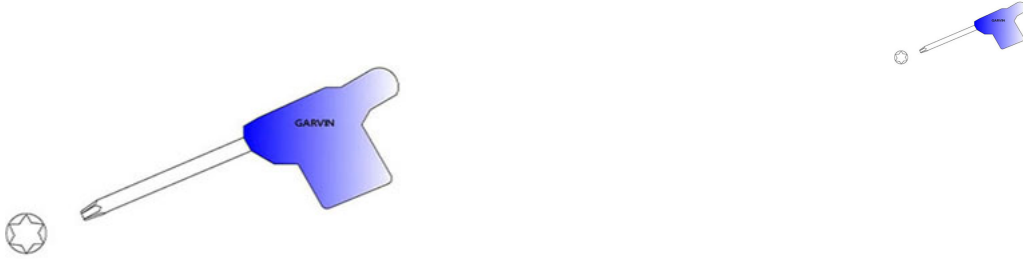

TORX KEYS

- Available in various sizes.
- Precise machine ends provides full engagement.
- A type of screw head characterised by 6 point star shaped pattern.

www.garvintools.com