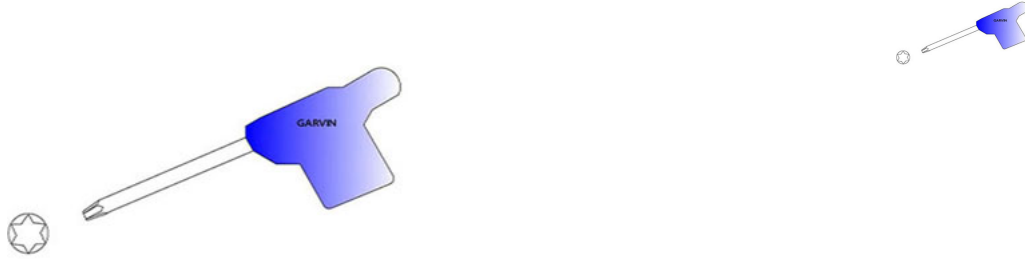

TORX KEYS

- Available in various sizes.
- Precise machine ends provides full engagement.
- A type of screw head characterised by 6 point star shaped pattern.

www.garvintools.com