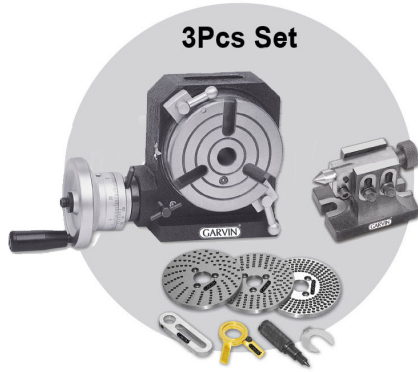

## ROTARY TABLE SET 110MM

**GARVIN**<sup>®</sup>  
T O O L S

| Cat No.   | Description   |
|-----------|---|
| GRT-HV04S | Rotary Table 100mm + Dividing Plate Set + Tailstock |
|           |   |
|           |   |
|           |   |