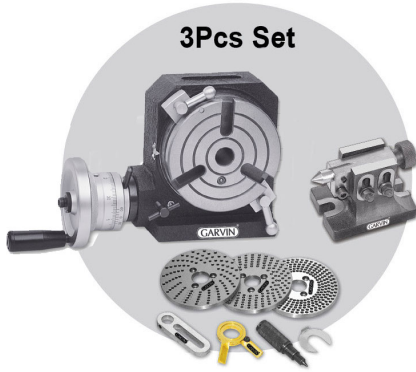

ROTARY TABLE SET 110MM

GARVIN[®]
T O O L S

Cat No.	Description
GRT-HV04S	Rotary Table 100mm + Dividing Plate Set + Tailstock

www.garvintools.com