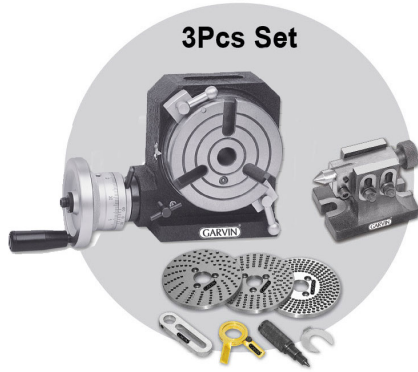

ROTARY TABLE SET 110MM

GARVIN[®]
T O O L S

Cat No.	Description
GRT-HV04S	Rotary Table 100mm + Dividing Plate Set + Tailstock

www.garvintools.com