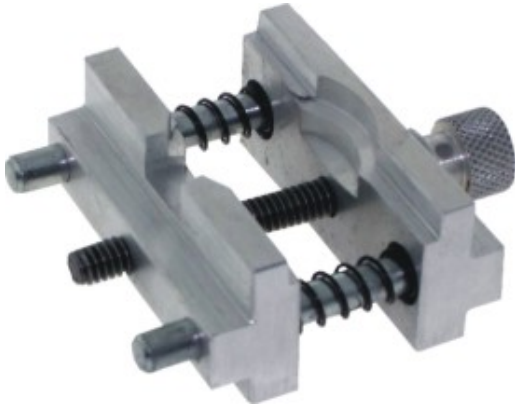

WATCH CASE HOLDER - MOVEMENT TYPE

GARVIN[®]
T O O L S