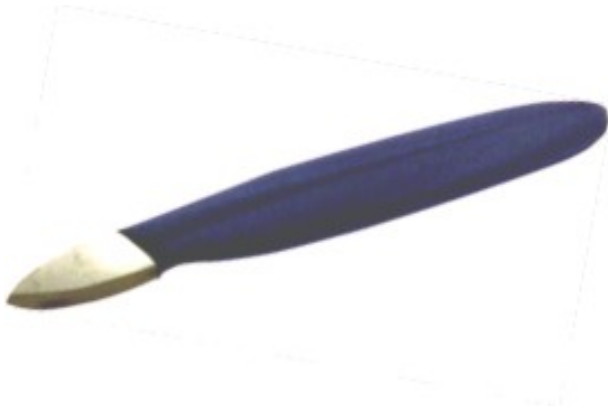

WATCH CASE OPENER KNIFE TYPE

Features & Description

- Watch Case Opener Knife Type
- Insulated Plastic Sleeve for Soft Grip