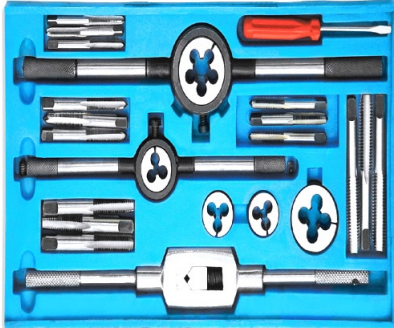

COMPLETE TAPS & ROUND DIES SETS

GARVIN[®]
T O O L S

| CAT NO. | SIZES | No. of Pcs. | NO. OF SIZES |
|----------|--|-------------|--------------|
| GTS-4350 | 1/16,3/32,1/8,5/32,3/16,7/32,1/4 BSW | 31 | 7 |
| GTS-4351 | 1/8,5/32,3/16,7/32,1/4 BSW | 23 | 5 |
| GTS-4352 | 1/8,5/32,3/16,7/32,1/4,5/16,3/8,7/16,1/2 BSW | 42 | 9 |
| GTS-4353 | 1/8,5/32,3/16,7/32,1/4,5/16,3/8,7/16,1/2 BSF | 42 | 9 |
| GTS-4354 | 1/8,5/32,3/16,7/32,1/4,5/16,3/8,7/16,1/2 UNF | 42 | 9 |
| GTS-4355 | 1/4,5/16,3/8,7/16,1/2 BSW | 24 | 5 |
| GTS-4356 | 1/4,5/16,3/8,7/16,1/2 BSF | 24 | 5 |
| GTS-4357 | 1/4,5/16,3/8,7/16,1/2 UNF | 24 | 5 |
| GTS-4358 | 1/4,5/16,3/8,7/16,1/2,5/8,3/4 BSW | 33 | 7 |
| GTS-4359 | 1/4,5/16,3/8,7/16,1/2,5/8,3/4 BSF | 33 | 7 |
| GTS-4360 | 1/4,5/16,3/8,7/16,1/2,5/8,3/4 UNF | 33 | 7 |
| GTS-4361 | 1/4,5/16,3/8,7/16,1/2,5/8,3/4,7/8,1 BSW | 42 | 9 |
| GTS-4362 | 1/4,5/16,3/8,7/16,1/2,5/8,3/4,7/8,1 BSF | 42 | 9 |
| GTS-4363 | 1/4,5/16,3/8,7/16,1/2,5/8,3/4,7/8,1 UNF | 42 | 9 |
| GTS-4364 | 1/4,5/16,3/8,7/16,1/2,5/8,3/4,7/8,1",1.1/4",1.1/2 BSW | 52 | 11 |
| GTS-4365 | 1/4,5/16,3/8,7/16,1/2,5/8,3/4,7/8,1",1.1/8,1.1/4",1.38",1.1/2" BSW | 60 | 13 |
| GTS-4366 | 2,3,4,5,6 MM | 23 | 5 |
| GTS-4367 | 2,3,4,5,6,7,8,9,10 MM | 40 | 9 |
| GTS-4368 | 3,4,5,6,7,8,10,12 MM | 37 | 8 |
| GTS-4369 | 4,5,6,7,8,10,12 MM | 33 | 7 |
| GTS-4370 | 6,7,8,10,12 MM | 24 | 5 |
| GTS-4371 | 6,8,10,12,14,16,18 MM | 33 | 7 |
| GTS-4372 | 6,8,10,12,14,16,18,20 MM | 37 | 8 |
| GTS-4373 | 6,8,10,12,14,16,18,20,22,24 MM | 46 | 10 |
| GTS-4374 | 6,8,10,12,14,16,18,20,22,24,25, 27,30 MM | 59 | 13 |
| GTS-4375 | 12,14,16,18,20 MM | 23 | 5 |
| GTS-4376 | 0,1,2,3,4,5,6 BA | 31 | 7 |
| GTS-4377 | 0,1,2,3,4,5,6,7,8 BA | 39 | 9 |
| GTS-4378 | 0,1,2,3,4,5,6,7,8,9,10 BA | 47 | 11 |
| GTS-4379 | 1/8,1/4,3/8,1/2,5/8,3/4 BSP | 25 | 6 |
| GTS-4380 | 1/8,1/4,3/8,1/2,5/8,3/4,7/8,1" BSP | 32 | 8 |
| GTS-4381 | 1/8,1/4,3/8,1/2,5/8,3/4,7/8,1",1.1/8,1.1/4 BSP | 38 | 10 |
| GTS-4382 | 1/8,1/4,3/8,1/2,5/8,3/4,7/8,1",1.1/8",1.1/4",1.3/8",1.12 | 45 | 12 |