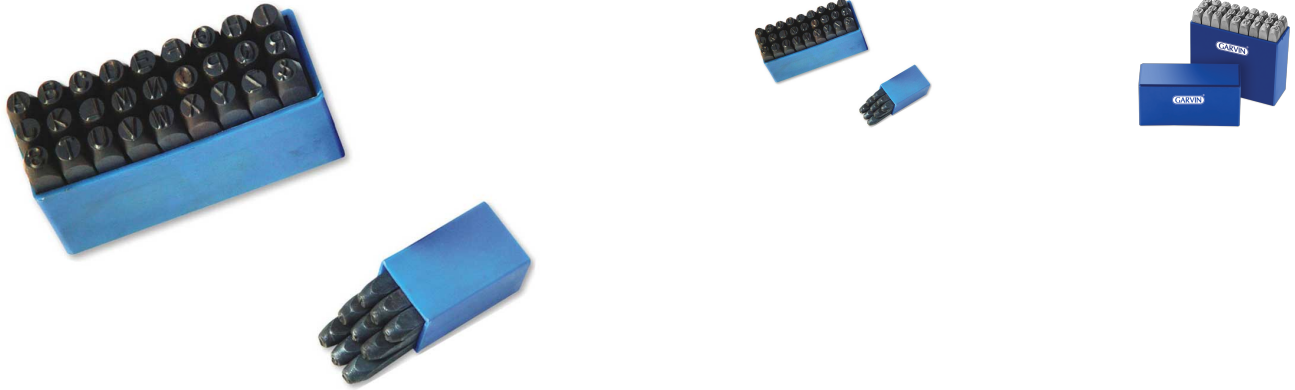

LETTER & FIGURE PUNCH SETS

- Manufactured from High Grade Alloy Steel
- Letter set Consist of 27 Sticks (A to Z)
- Number sets consist of 9 Sticks (0-8 and 6 in inverted to be used as 9)
- Combination set consist of 36 sticks (27 + 9)
- Supplied in Moulded Plastic Box

Cat No.		Size
Letter Stamps	Inch	MM
GLF-0567	1/16"	1.6
GLF-0568	3/32"	2.4
GLF-0569	1/8"	3.2
GLF-0570	5/32"	4.0
GLF-0571	3/16"	4.8
GLF-0572	1/4"	6.3
GLF-0573	5/16"	8.0
GLF-0574	3/8"	9.5
GLF-0575	1/2"	12.7
Cat No.		Size
Figure Stamps	Inch	MM
GLF-0576	1/16"	1.6
GLF-0577	3/32"	2.4
GLF-0578	1/8"	3.2
GLF-0579	5/32"	4.0
GLF-0580	3/16"	4.8
GLF-0581	1/4"	6.3
GLF-0582	5/16"	8.0
GLF-0583	3/8"	9.5
GLF-0584	1/2"	12.7
Cat No.		Size
Combination	Inch	MM
GLF-0585	1/16"	1.6
GLF-0586	3/32"	2.4
GLF-0587	1/8"	3.2
GLF-0588	5/32"	4.0
GLF-0589	3/16"	4.8
GLF-0590	1/4"	6.3
GLF-0591	5/16"	8.0
GLF-0592	3/8"	9.5
GLF-0593	1/2"	12.7