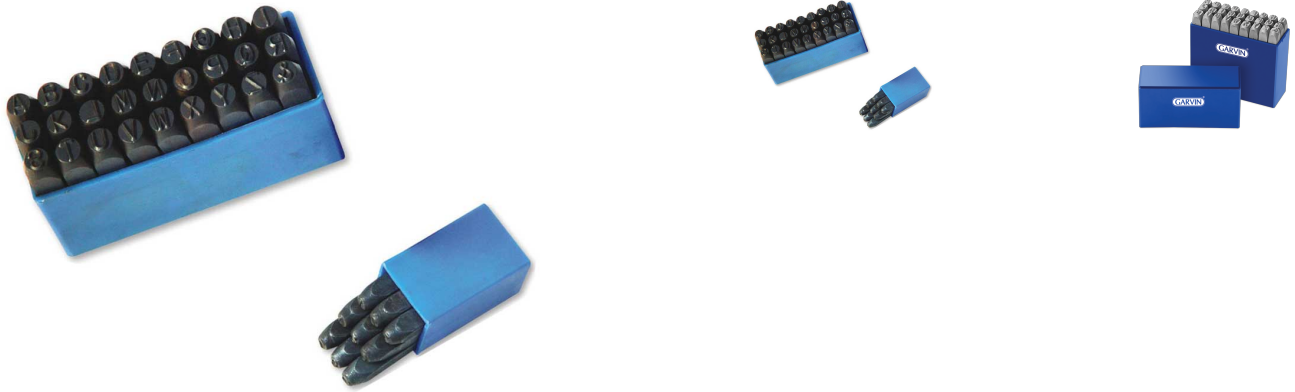

LETTER & FIGURE PUNCH SETS

- Manufactured from High Grade Alloy Steel
- Letter set Consist of 27 Sticks (A to Z)
- Number sets consist of 9 Sticks (0-8 and 6 in inverted to be used as 9)
- Combination set consist of 36 sticks (27 + 9)
- Supplied in Moulded Plastic Box

GARVIN[®]
T O O L S

Cat No.		Size
Letter Stamps	Inch	MM
GLF-0567	1/16"	1.6
GLF-0568	3/32"	2.4
GLF-0569	1/8"	3.2
GLF-0570	5/32"	4.0
GLF-0571	3/16"	4.8
GLF-0572	1/4"	6.3
GLF-0573	5/16"	8.0
GLF-0574	3/8"	9.5
GLF-0575	1/2"	12.7
Cat No.		Size
Figure Stamps	Inch	MM
GLF-0576	1/16"	1.6
GLF-0577	3/32"	2.4
GLF-0578	1/8"	3.2
GLF-0579	5/32"	4.0
GLF-0580	3/16"	4.8
GLF-0581	1/4"	6.3
GLF-0582	5/16"	8.0
GLF-0583	3/8"	9.5
GLF-0584	1/2"	12.7
Cat No.		Size
Combination	Inch	MM
GLF-0585	1/16"	1.6
GLF-0586	3/32"	2.4
GLF-0587	1/8"	3.2
GLF-0588	5/32"	4.0
GLF-0589	3/16"	4.8
GLF-0590	1/4"	6.3
GLF-0591	5/16"	8.0
GLF-0592	3/8"	9.5
GLF-0593	1/2"	12.7