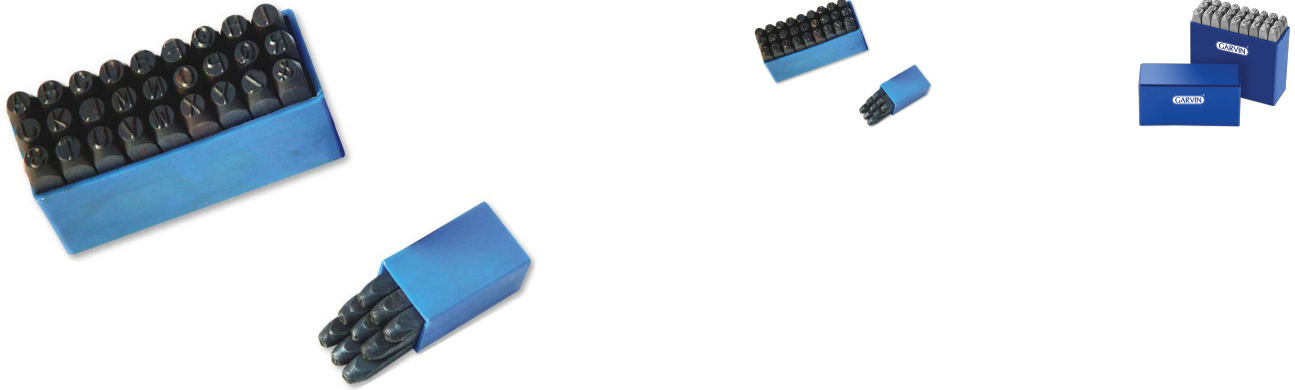

LETTER & FIGURE PUNCH SETS

- Manufactured from High Grade Alloy Steel
- Letter set Consist of 27 Sticks (A to Z)
- Number sets consist of 9 Sticks (0-8 and 6 in inverted to be used as 9)
- Combination set consist of 36 sticks (27 + 9)
- Supplied in Moulded Plastic Box

GARVIN[®]
T O O L S

Cat No.		Size
Letter Stamps	Inch	MM
GLF-0567	1/16"	1.6
GLF-0568	3/32"	2.4
GLF-0569	1/8"	3.2
GLF-0570	5/32"	4.0
GLF-0571	3/16"	4.8
GLF-0572	1/4"	6.3
GLF-0573	5/16"	8.0
GLF-0574	3/8"	9.5
GLF-0575	1/2"	12.7
Cat No.		Size
Figure Stamps	Inch	MM
GLF-0576	1/16"	1.6
GLF-0577	3/32"	2.4
GLF-0578	1/8"	3.2
GLF-0579	5/32"	4.0
GLF-0580	3/16"	4.8
GLF-0581	1/4"	6.3
GLF-0582	5/16"	8.0
GLF-0583	3/8"	9.5
GLF-0584	1/2"	12.7
Cat No.		Size
Combination	Inch	MM
GLF-0585	1/16"	1.6
GLF-0586	3/32"	2.4
GLF-0587	1/8"	3.2
GLF-0588	5/32"	4.0
GLF-0589	3/16"	4.8
GLF-0590	1/4"	6.3
GLF-0591	5/16"	8.0
GLF-0592	3/8"	9.5
GLF-0593	1/2"	12.7