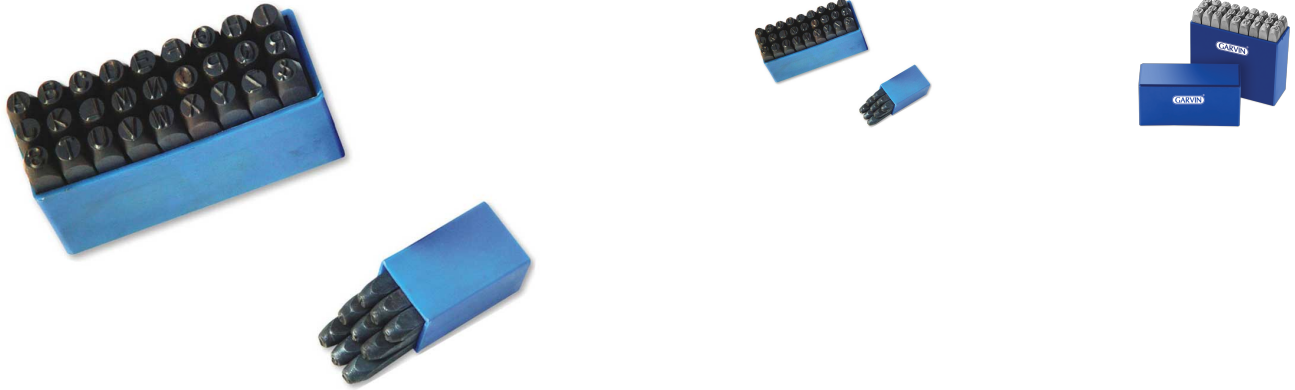

## LETTER & FIGURE PUNCH SETS

- Manufactured from High Grade Alloy Steel
- Letter set Consist of 27 Sticks (A to Z)
- Number sets consist of 9 Sticks ( 0-8 and 6 in inverted to be used as 9)
- Combination set consist of 36 sticks (27 + 9)
- Supplied in Moulded Plastic Box

**GARVIN**<sup>®</sup>  
T O O L S

Cat No.		Size
Letter Stamps	Inch	MM
GLF-0567	1/16"	1.6
GLF-0568	3/32"	2.4
GLF-0569	1/8"	3.2
GLF-0570	5/32"	4.0
GLF-0571	3/16"	4.8
GLF-0572	1/4"	6.3
GLF-0573	5/16"	8.0
GLF-0574	3/8"	9.5
GLF-0575	1/2"	12.7
Cat No.		Size
Figure Stamps	Inch	MM
GLF-0576	1/16"	1.6
GLF-0577	3/32"	2.4
GLF-0578	1/8"	3.2
GLF-0579	5/32"	4.0
GLF-0580	3/16"	4.8
GLF-0581	1/4"	6.3
GLF-0582	5/16"	8.0
GLF-0583	3/8"	9.5
GLF-0584	1/2"	12.7
Cat No.		Size
Combination	Inch	MM
GLF-0585	1/16"	1.6
GLF-0586	3/32"	2.4
GLF-0587	1/8"	3.2
GLF-0588	5/32"	4.0
GLF-0589	3/16"	4.8
GLF-0590	1/4"	6.3
GLF-0591	5/16"	8.0
GLF-0592	3/8"	9.5
GLF-0593	1/2"	12.7