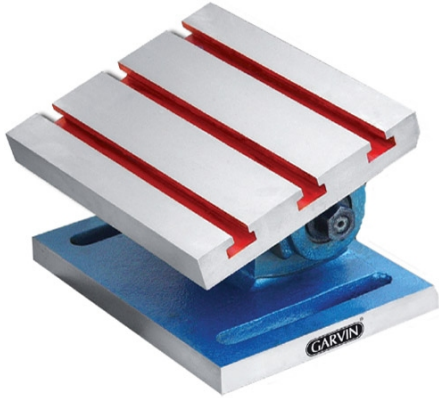

TILTING TABLE-SWIVEL TYPE

- Manufactured from High Grade Casting.
- Firm locking by Screws on each end and angle ranges till 45°.
- SWIVEL MODEL has 0 90° range.

GARVIN[®]
T O O L S

Cat. No.	Size		Height	
	Inch	mm	Inch	mm
GTT-0186	5 x 6	125 x 150	4-1/2	115
GTT-0187	6 x 8	150 x 200	5	125
GTT-0188	8 x 10	200 x 250	6-1/2	165
GTT-0189	10 x 12	250 x 300	8	200
GTT-0190	12 x 15	300 x 380	9	225