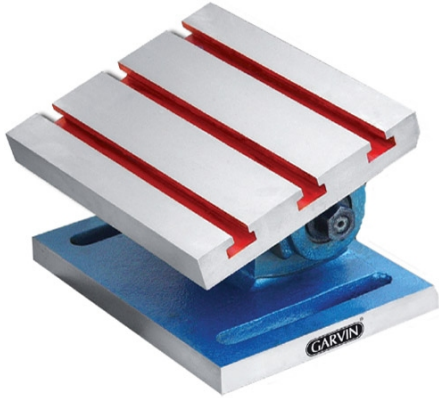

TILTING TABLE-SWIVEL TYPE

- Manufactured from High Grade Casting.
- Firm locking by Screws on each end and angle ranges till 45°.
- SWIVEL MODEL has 0 90° range.

Cat. No.	Size		Height	
	Inch	mm	Inch	mm
GTT-0186	5 x 6	125 x 150	4-1/2	115
GTT-0187	6 x 8	150 x 200	5	125
GTT-0188	8 x 10	200 x 250	6-1/2	165
GTT-0189	10 x 12	250 x 300	8	200
GTT-0190	12 x 15	300 x 380	9	225