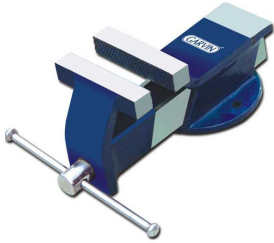

STEEL BENCH VICE

Cat. No.	Jaw Width	Jaw Opening
Fixed Base	Inch	Inch
GBV-0138	3	3
GBV-0139	4	4
GBV-0140	5	5
GBV-0141	6	6
GBV-0142	8	8
Cat. No.	Jaw Width	Jaw Opening
Swivel Base	Inch	Inch
GBV-0143	3	3
GBV-0144	4	4
GBV-0145	5	5
GBV-0146	6	6
GBV-0147	8	8